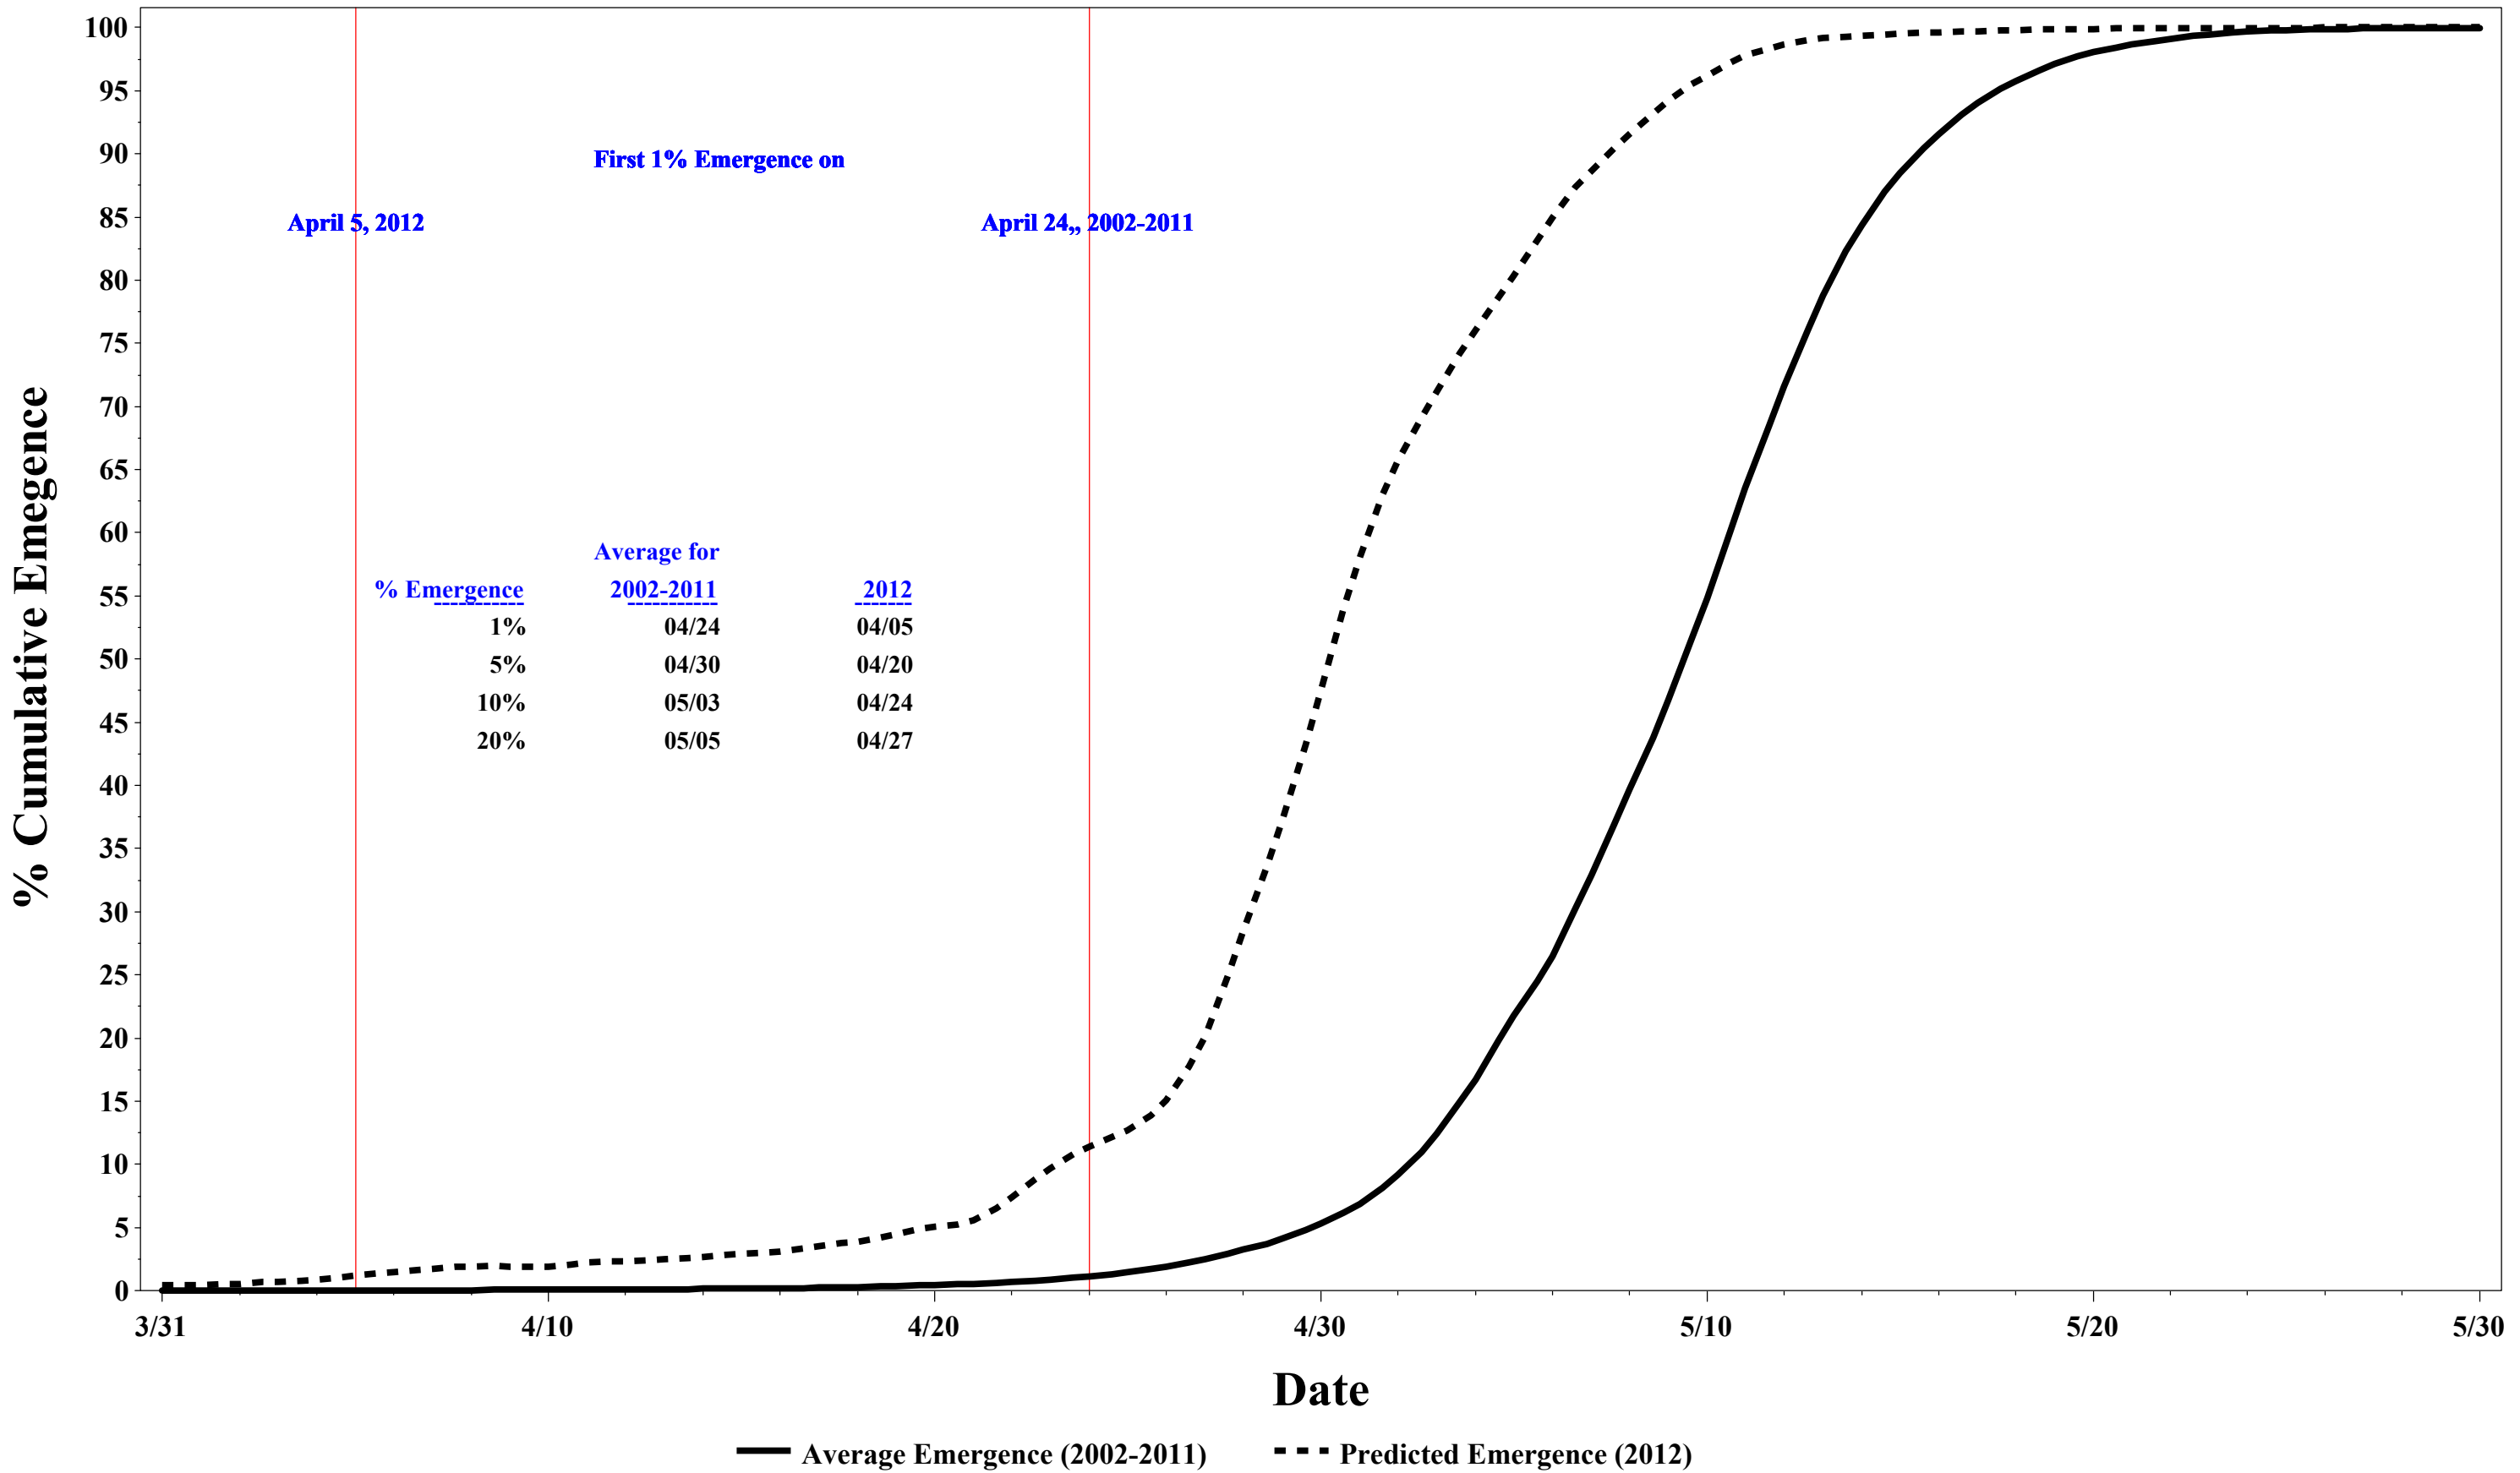

# Adult Citrus Longhorn Beetle Emergence - 2012

As of September 25, 2012

Rome, Italy

**Emergence may begin approximate 19 day(s) earlier in 2012 than 2002-2011**